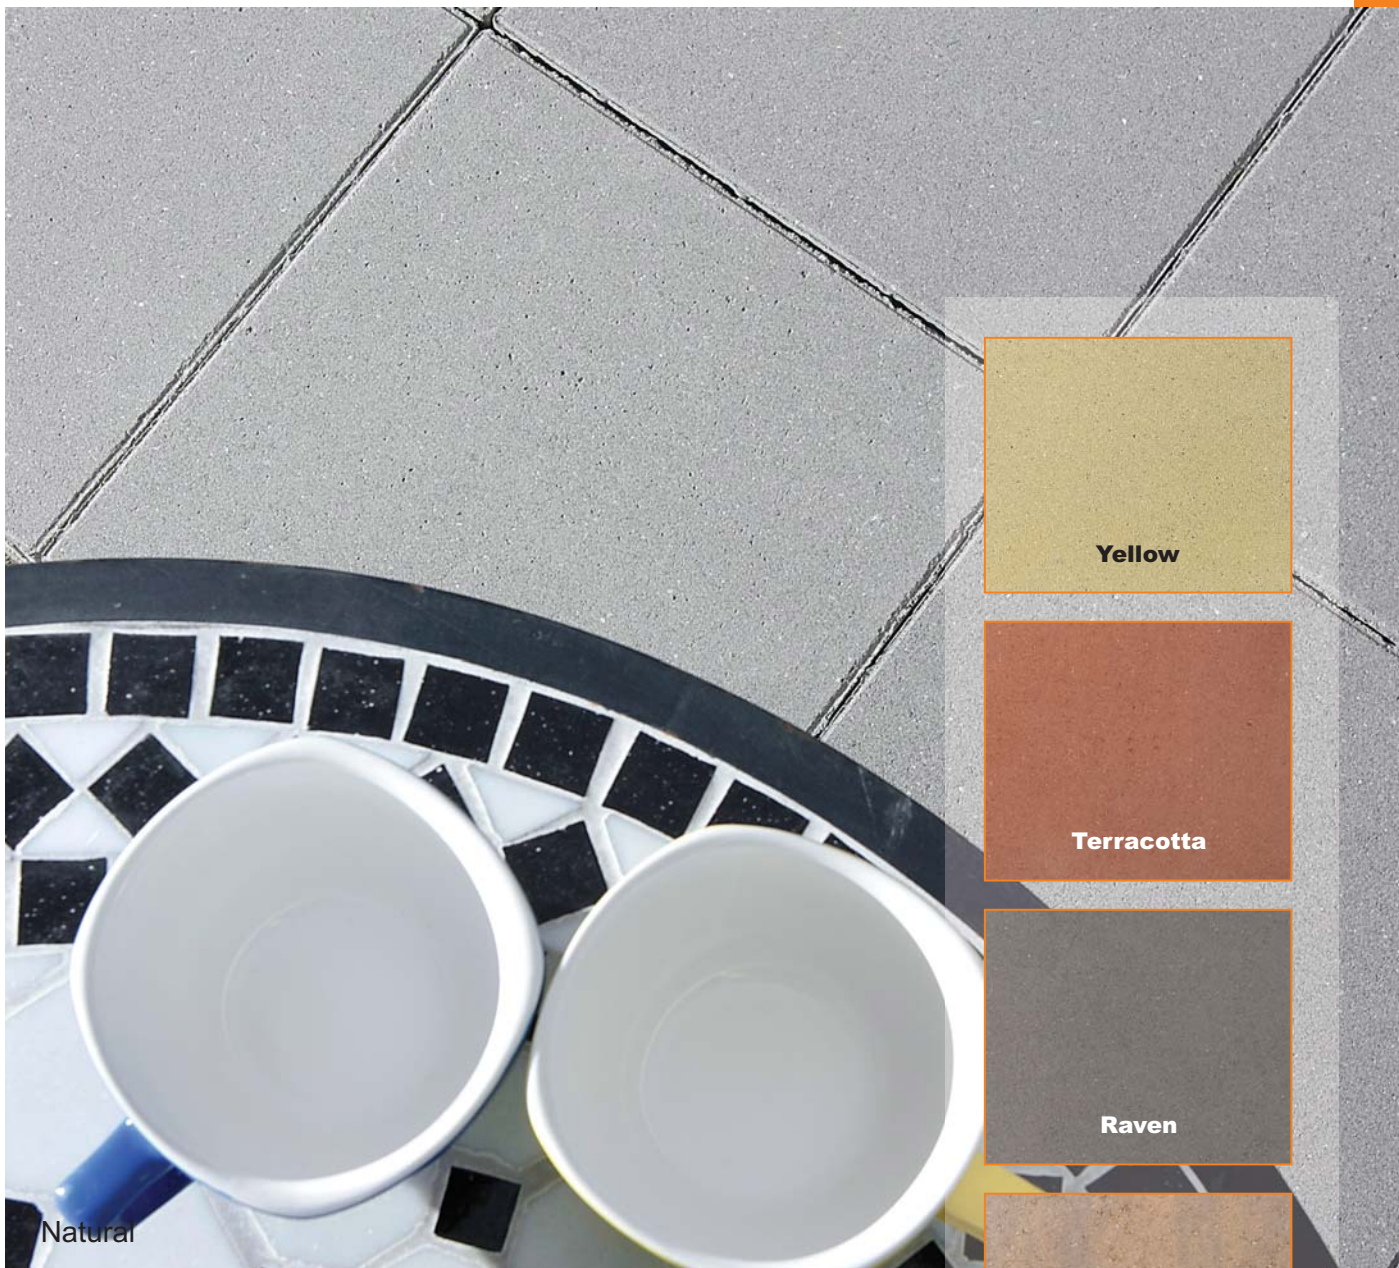

Standard Flags

Our range of standard paving flags come in a large variety of sizes, depths and colours. The range is suitable for light and medium trafficked domestic and commercial or heavy industrial projects.

Our standard flags work wonderfully in landscaping projects as patios and footpaths or in large open spaces. Through the process of shot-blasting we can create shapes, letters and numbers on our standard flag range creating a unique and stylish look.*

* This is a special order item. Please call us for further details.

Yellow

Terracotta

Raven

Curragh Gold

Rustic

Natural

Natural

Patio Bedding Mix

Our Bedding Mix is suitable for use as a bedding mortar for flags, slabs and other masonry and natural landscaping products. It is available in 25kg bags or as part of our Silomix solution.