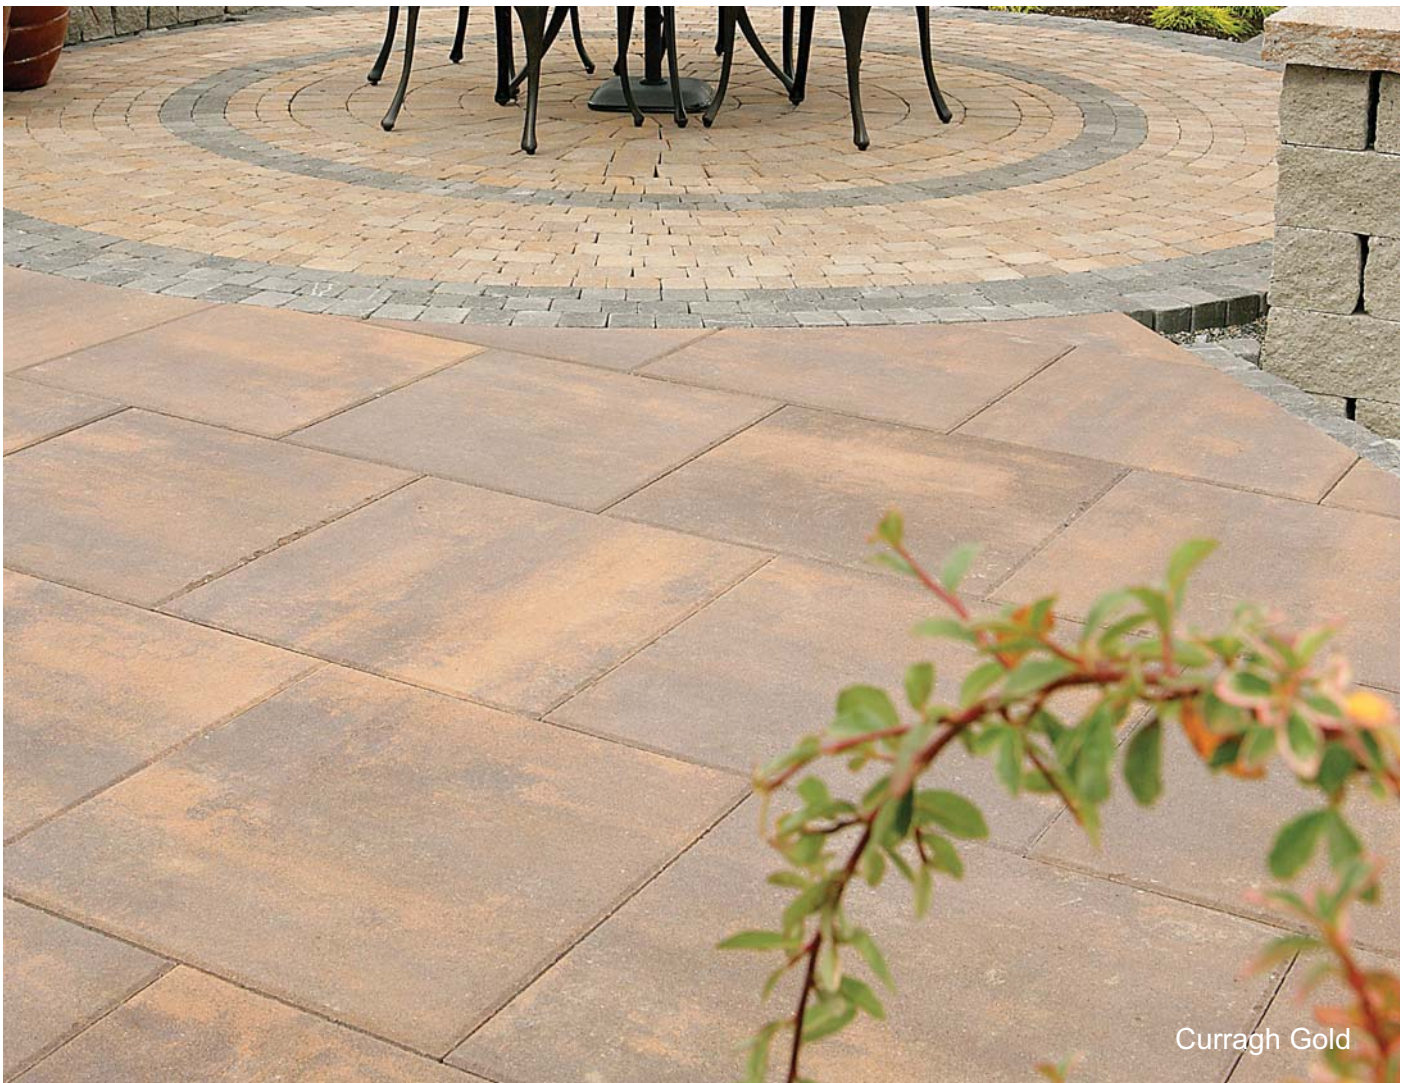

Standard Flags

Our range of standard paving flags come in a large variety of sizes, depths and colours. The range is suitable for light and medium trafficked domestic and commercial or heavy industrial projects.

Our standard flags work wonderfully in landscaping projects as patios and footpaths or in large open spaces. Through the process of shot-blasting we can create shapes, letters and numbers on our standard flag range creating a unique and stylish look.*

* This is a special order item. Please call us for further details.