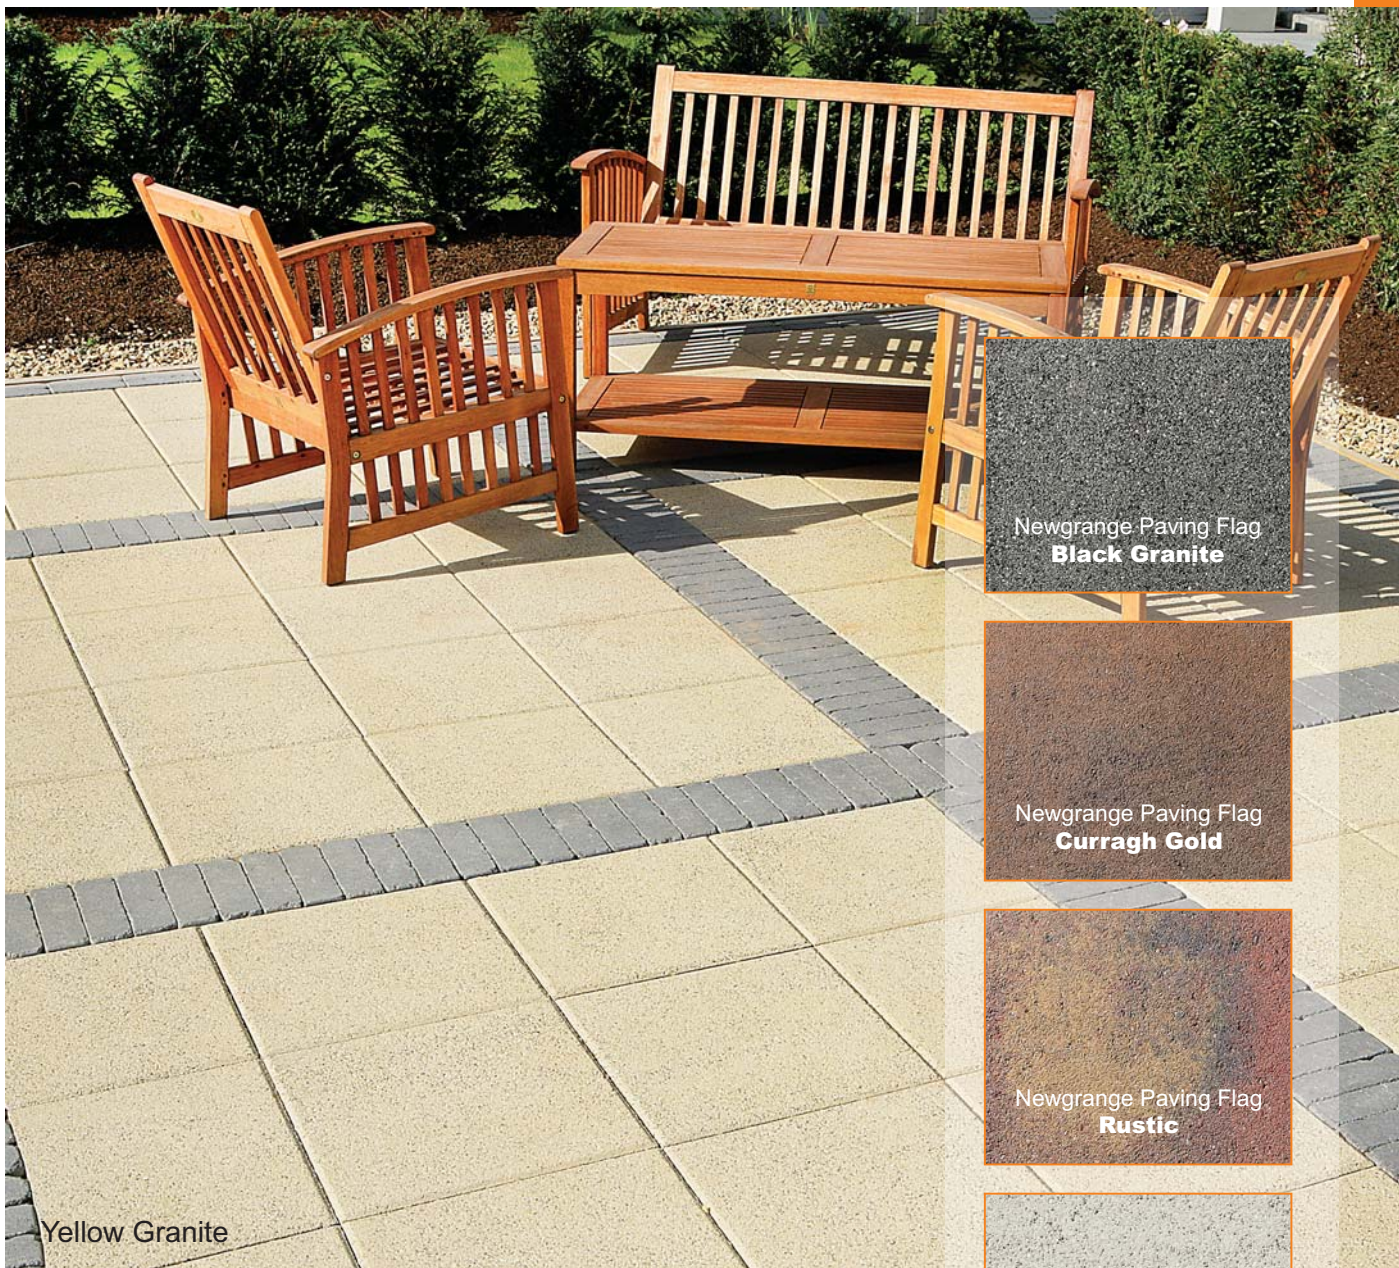

Newgrange

Our flagship Newgrange range offers an unrivalled and superior finish. Newgrange paving flags (and paving blocks on page 26) have a fine textured surface. This new and unique finish is achieved through the process of shot-blasting.

Offering superb skid resistance and durability, this range is ideal when creating eye-catching domestic landscapes, streetscapes, townscapes and cityscapes. Newgrange is destined to become a firm favourite with discerning consumers and landscape architects this season.

Patio Bedding Mix

Our Bedding Mix is suitable for use as a bedding mortar for flags, slabs and other masonry and natural landscaping products. It is available in 25kg bags or as part of our Silomix solution.