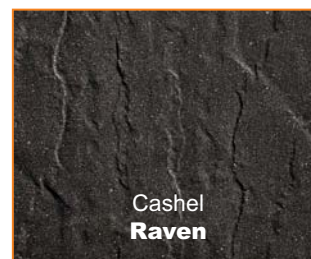

Cashel
Tan

Cashel
Raven

For more information on our range contact our stockists nationwide, visit us at www.kilsaranlifestyle.ie or Locall **1890 92 99 92**