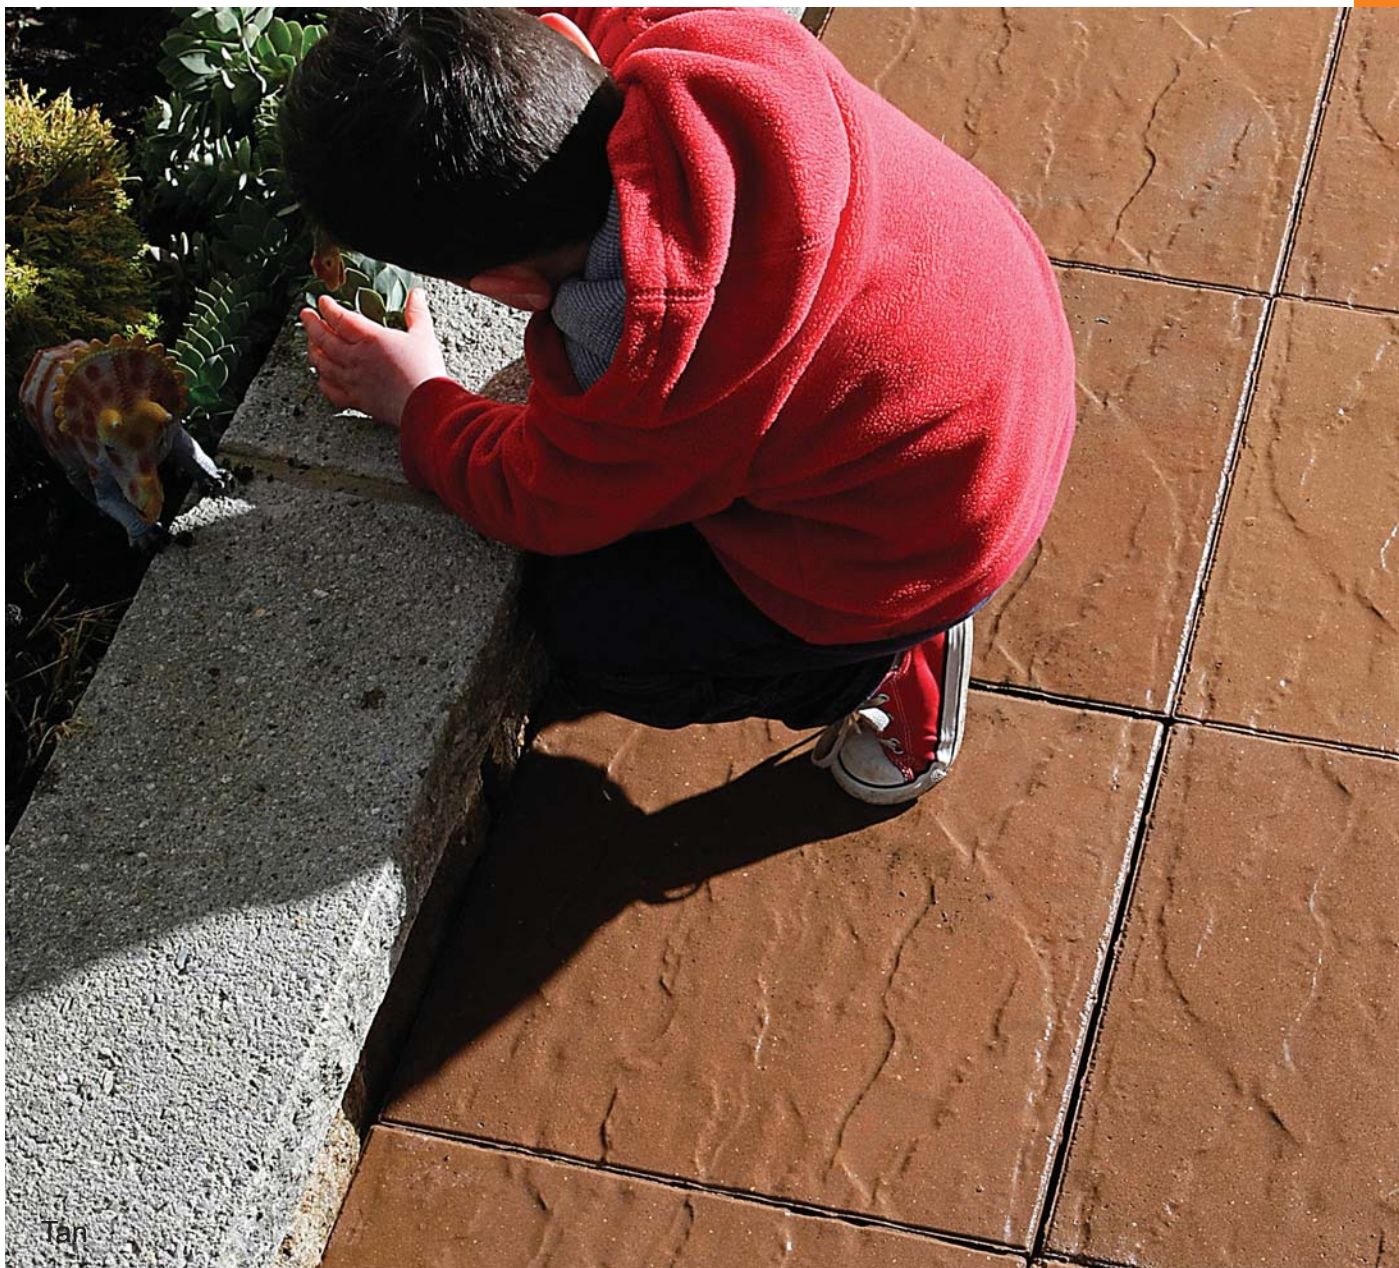

# Cashel

A new addition to our growing range in 2010, Cashel paving flags have a riven surface mimicking the rustic appeal of natural stone.

Available in a 40mm depth, Cashel is ideal for use in any domestic landscaping project or architecturally designed space where light trafficking is expected.

Tan

Please note this product has been photographed wet.

### Patio Bedding Mix

Our Bedding Mix is suitable for use as a bedding mortar for flags, slabs and other masonry and natural landscaping products. It is available in 25kg bags or as part of our Silomix solution.