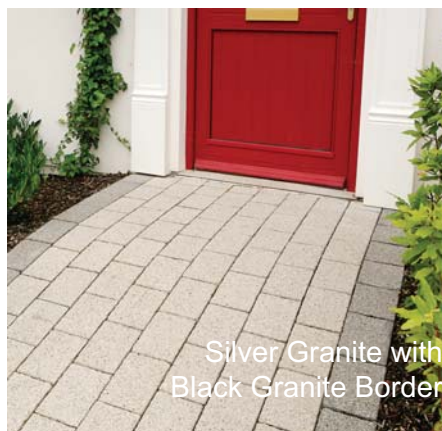

# Newgrange

Our flagship Newgrange range offers an unrivalled and superior finish. Newgrange paving blocks (and paving flags on page 12) have a fine textured surface achieved through the process of shot-blasting. Offering superb skid resistance and durability, this range is ideal when creating eye-catching driveways, patios, meandering paths, streetscapes, townscapes and cityscapes.

The Newgrange range includes Cobbles which can be used to create distinctive borders and patterns.

Black Granite with Silver Granite Insets

Black Granite with Silver Granite Insets

Silver Granite with Black Granite Border