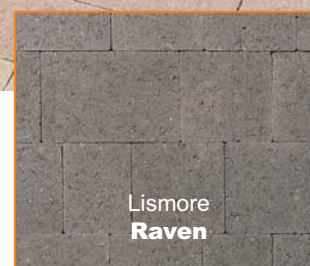

Lismore Setts are available in a six size mix and are ideal for extending existing circles and creating borders around our complete range of paving blocks and flags. Used on their own, Lismore Setts create a wonderful cobbled effect.

Rustic

Lismore
Natural

Lismore
Raven

Lismore
Curragh Gold

Lismore
Rustic

Protect Your Investment

Our specially formulated range of environmentally-friendly sealers and treatments will prevent moss and lichen growth and guard against stains. See page 71.