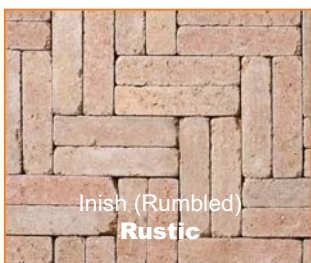

Inish™

Available in either a contemporary smooth or 'old world' rumbled finish, our Inish range of paving blocks is extremely versatile. Since its launch in 2009, Inish has become hugely popular with professionals and consumers alike.

Create stunning driveways and patios, meandering paths, circular patterns, innovative borders and edging with Inish.

Curragh Gold and Raven (Rumbled)

Raven (Rumbled)

Rustic (Smooth)

Raven (Rumbled)

Rustic (Rumbled)