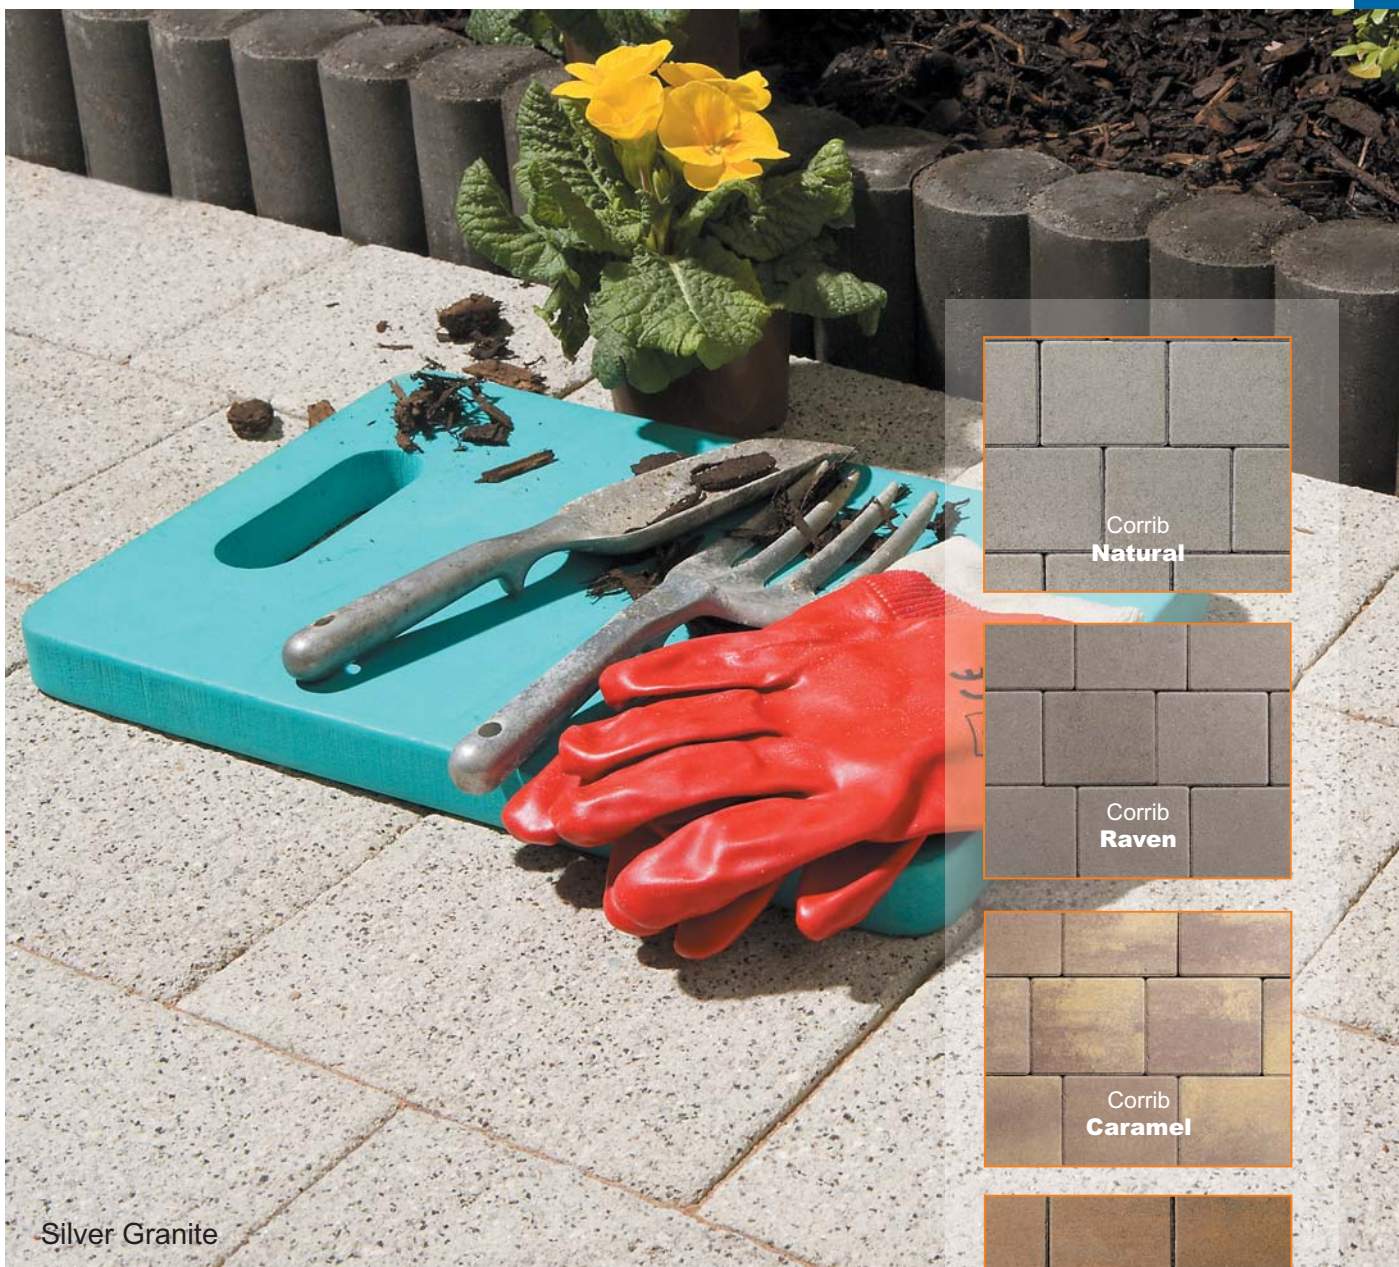

# Corrib

Corrib, with its subtle bevelled edge, is a recent addition to our range so is ideal for those seeking something new and with a definite contemporary feel.

The straight lines of Corrib can be combined creatively with the more rustic products from our range such as Mellifont, Tara or Newgrange blocks to create stunning driveways, patios and public spaces.

Rustic

Silver Granite

Corrib Natural

Corrib Raven

Corrib Caramel

Corrib Curragh Gold

Corrib Rustic

Corrib Silver Granite