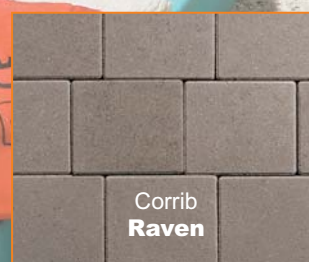

# Corrib

Corrib, with its subtle bevelled edge, is a recent addition to our range so is ideal for those seeking something new and with a definite contemporary feel.

The straight lines of Corrib can be combined creatively with the more rustic products from our range such as Mellifont, Tara or Newgrange blocks to create stunning driveways, patios and public spaces.

Rustic

Silver Granite

Corrib Natural

Corrib Raven

Corrib Caramel

Corrib Curragh Gold

Corrib Rustic

Corrib Silver Granite