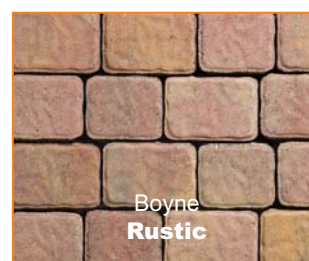

For more information on our range contact our stockists nationwide, visit us at www.kilsaranlifestyle.ie or Locall **1890 92 99 92**