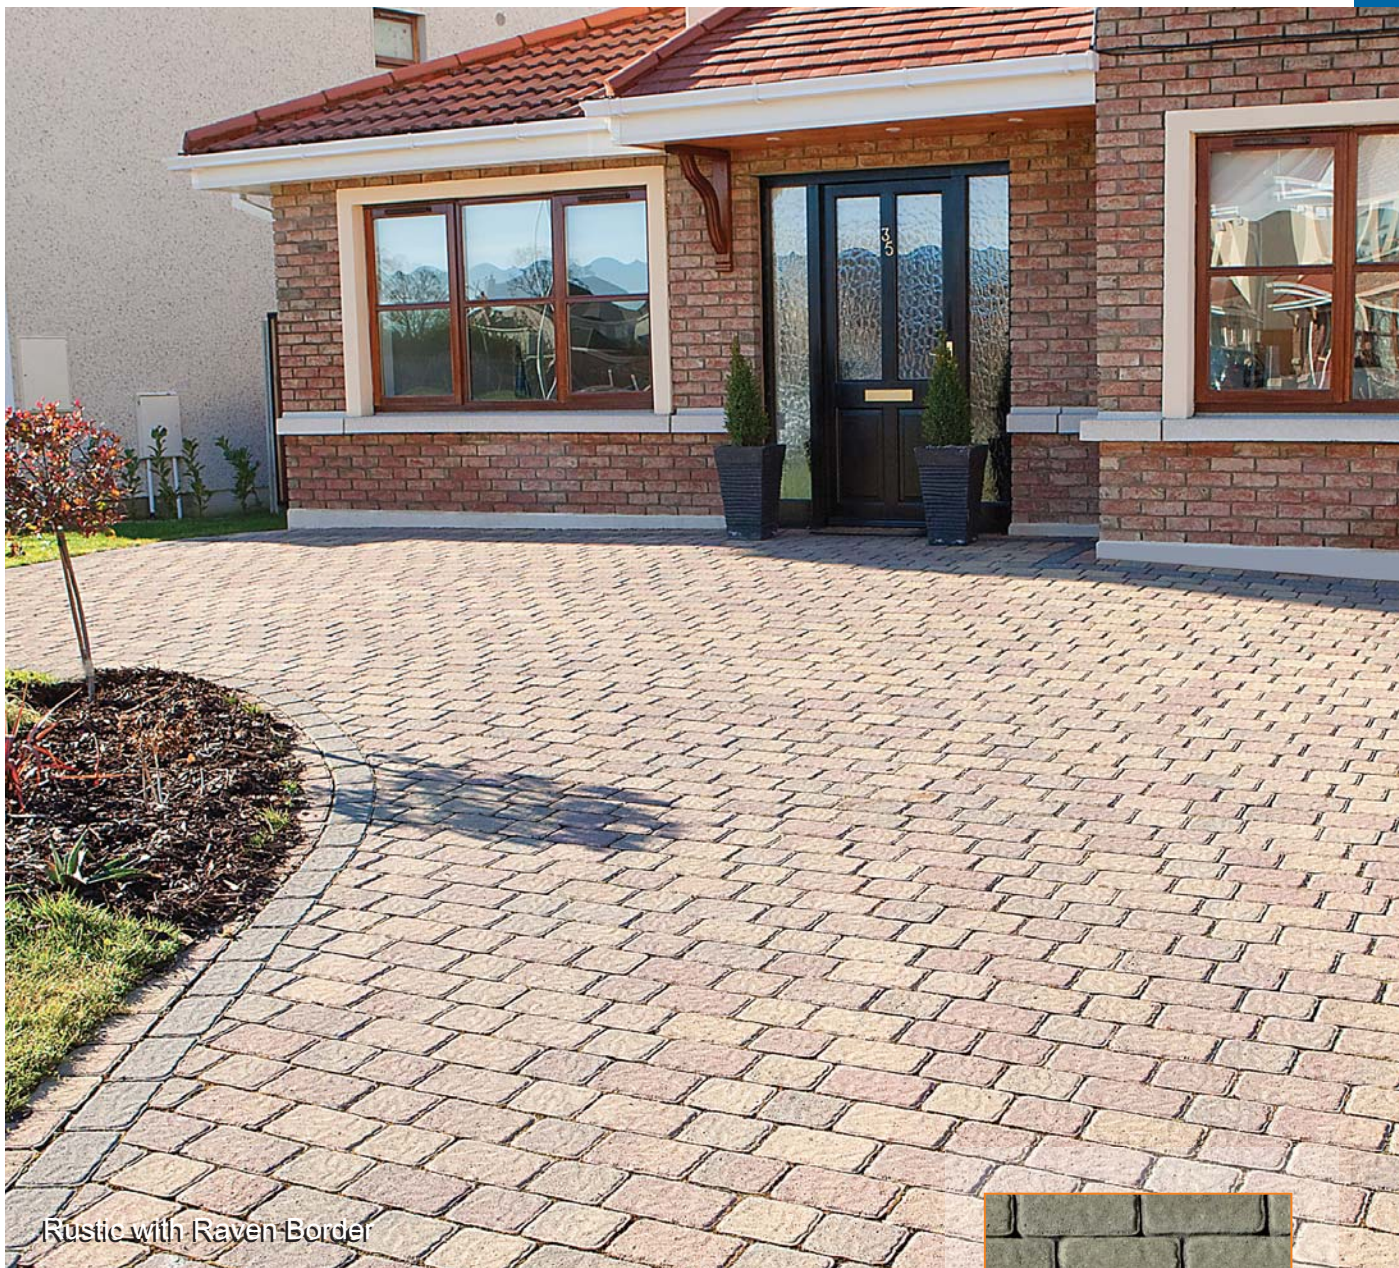

Boyne

An embossed surface and slightly wider joints gives Boyne a unique look that is ideal for creating a period feel in gardens and driveways or in rejuvenation and restoration projects.

Boyne paving blocks can be used as part of our permeable paving solution, Clima-Pave™ (see page 68).

Natural with Raven Border

Raven and Natural

Rustic with Raven Border

Raven and Natural

Rustic with Raven Border

Protect Your Investment

Our specially formulated range of environmentally-friendly sealers and treatments will prevent moss and lichen growth and guard against stains. See page 71.