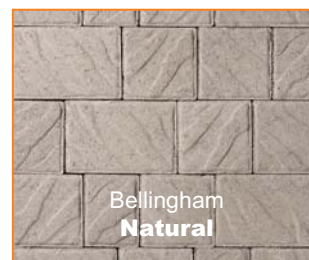

Bellingham
Terracota