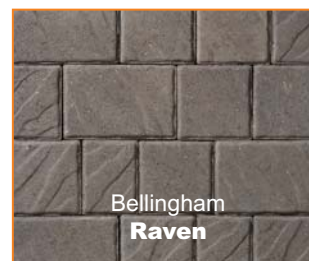

Bellingham
Natural

Bellingham
Raven

For more information on our range contact our stockists nationwide, visit us at www.kilsaranlifestyle.ie or Locall **1890 92 99 92**